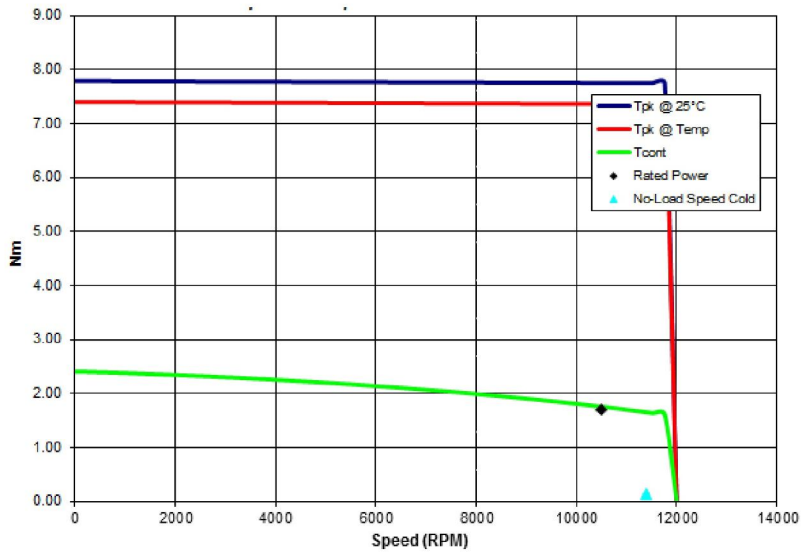

MAX SPEED	11,000
TORQUE @ Speed	1.9NM @ 9000 RPM
TORQUE @ Speed	16.8 IN/LB @ 9000 RPM
HP @ 9000 RPM	2.4
Radial Stiffness	2,212,000 LB/IN

Mx12 Configuration Options  
*Complete System*

Mx12 Configuration Options  
*Clock Positions*

**9:00**

**12:00**

**3:00**

**6:00**