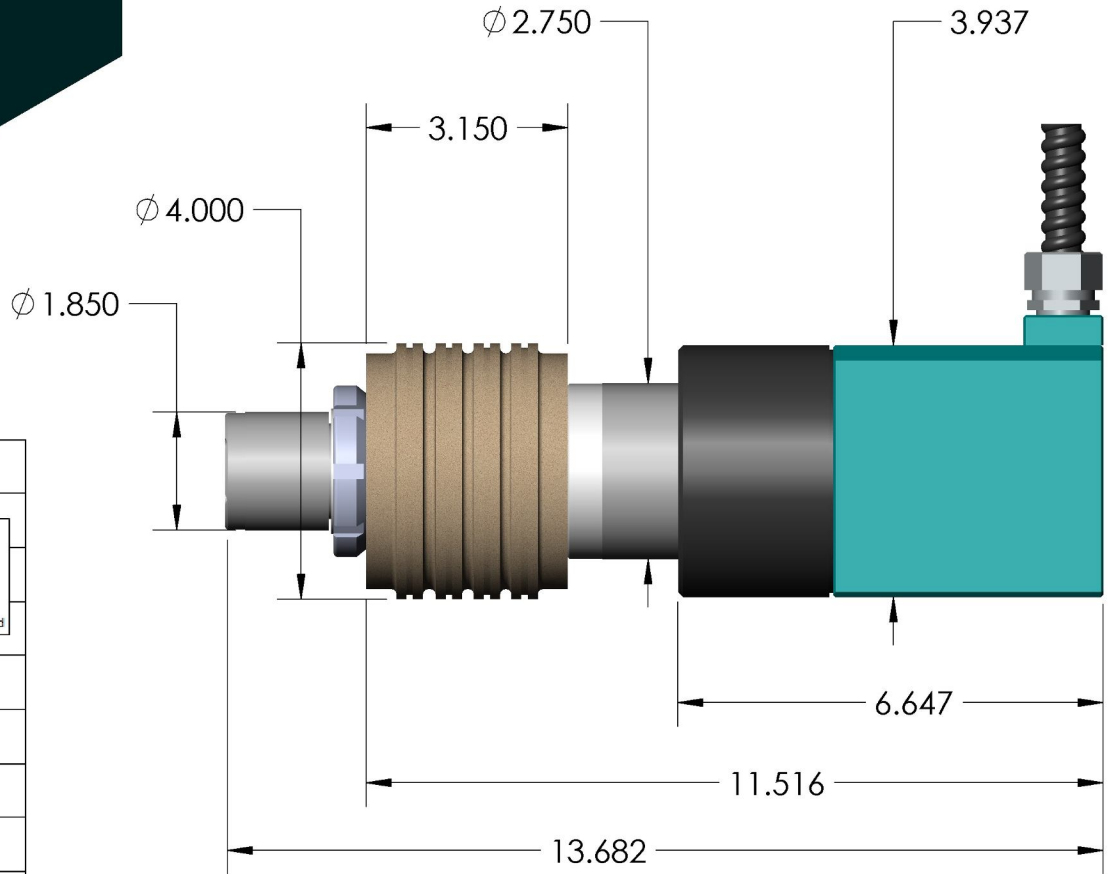

MAX SPEED	11,000
TORQUE @ Speed	1.9NM @ 9000 RPM
TORQUE @ Speed	16.8 IN/LB @ 9000 RPM
HP @ 9000 RPM	2.4
Radial Stiffness	2,212,000 LB/IN

Mx12 Configuration Options  
*Complete System*

Mx12 Configuration Options  
*Clock Positions*