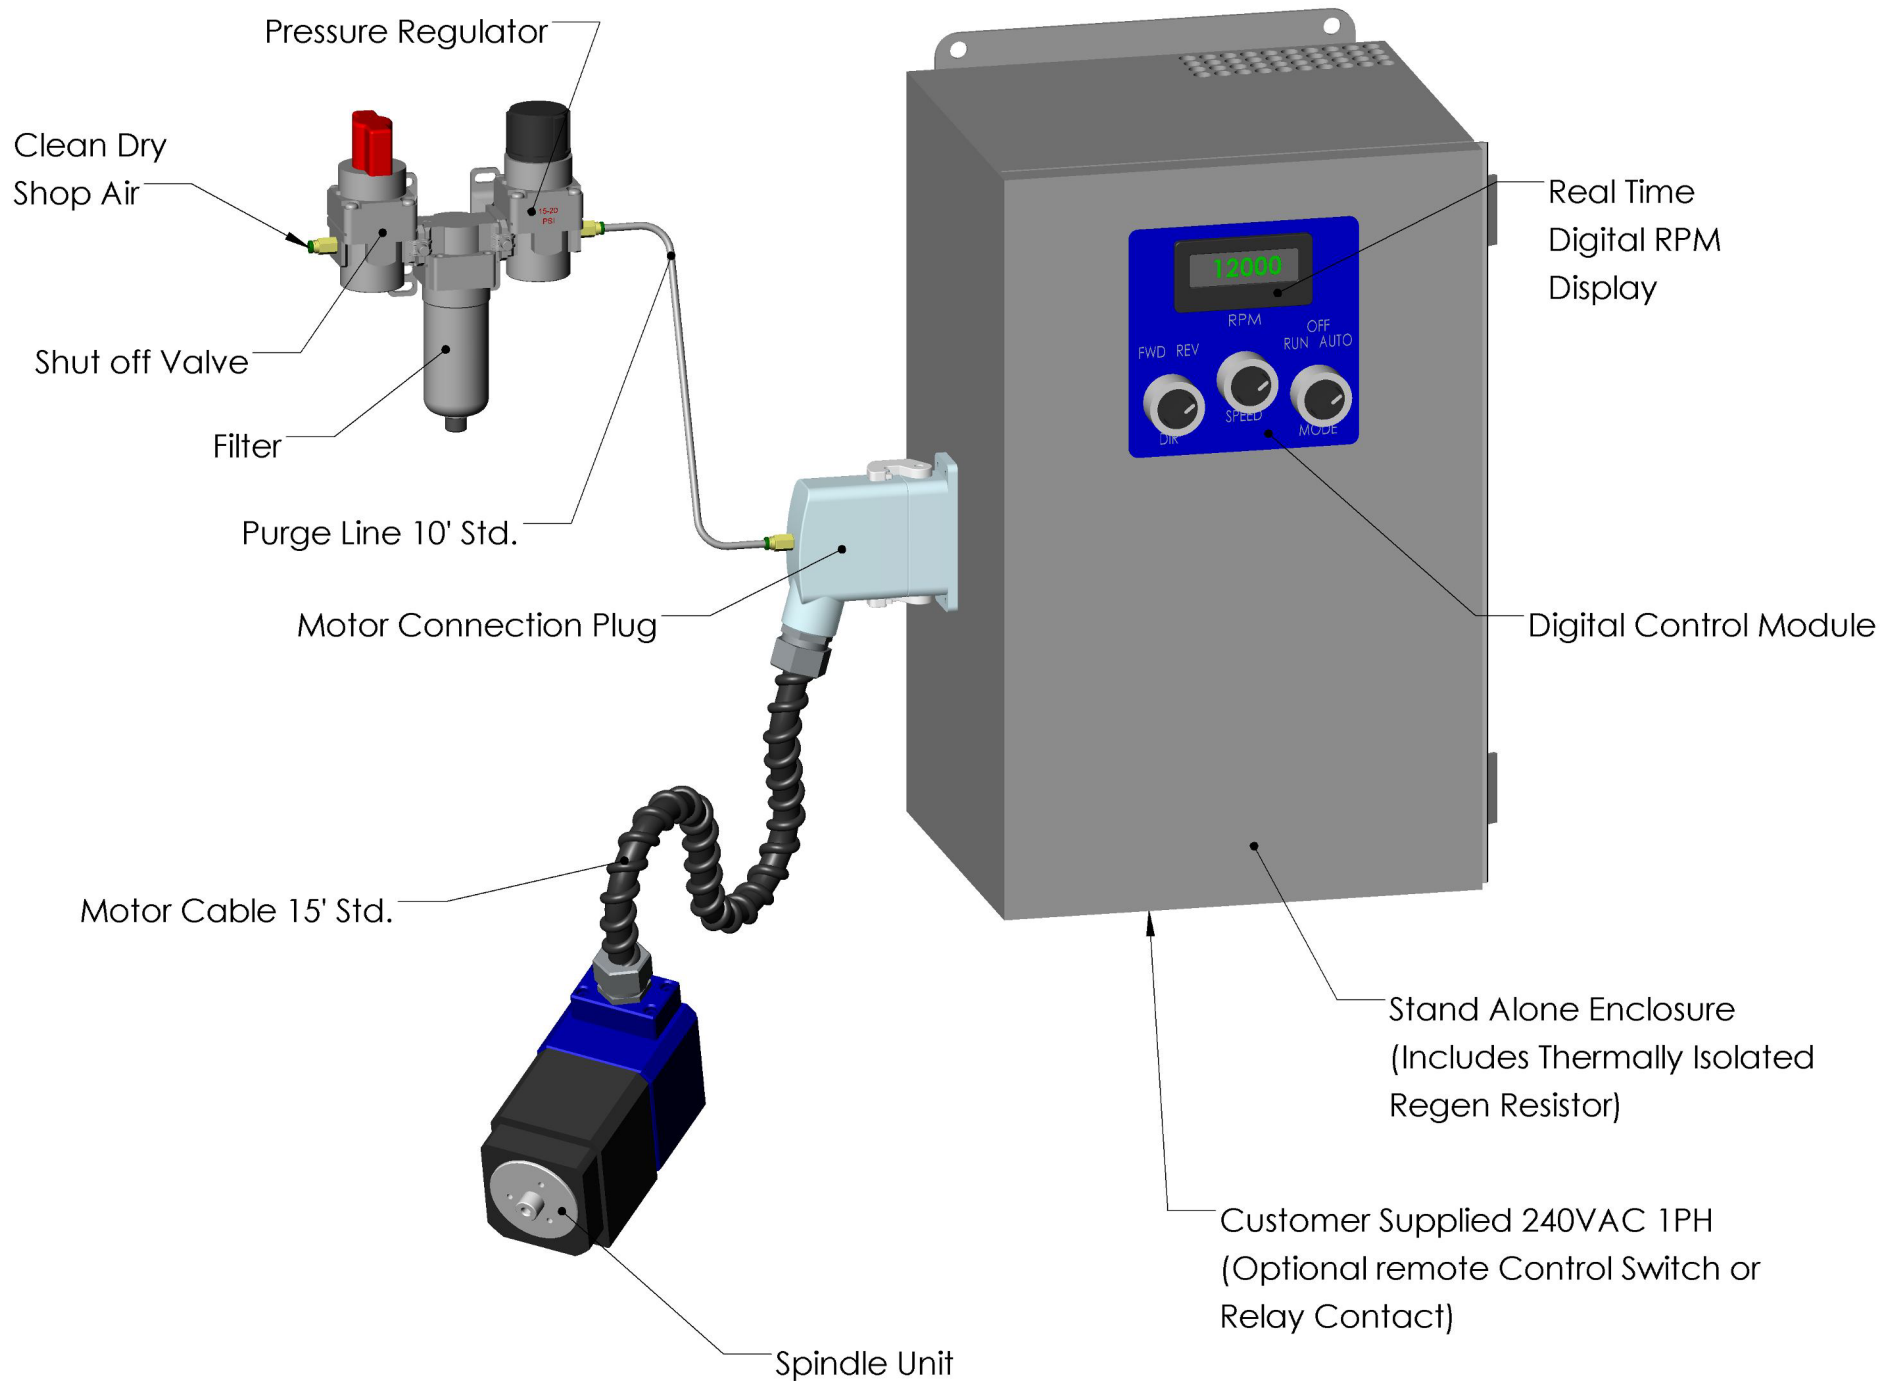

MAX SPEED	11,000
TORQUE @ Speed	1.9NM @ 9000 RPM
TORQUE @ Speed	16.8 IN/LB @ 9000 RPM
HP @ 9000 RPM	2.4
Radial Stiffness	2,212,000 LB/IN

Mx12 Configuration Options  
*Complete System*

Mx12 Configuration Options  
*Clock Positions*