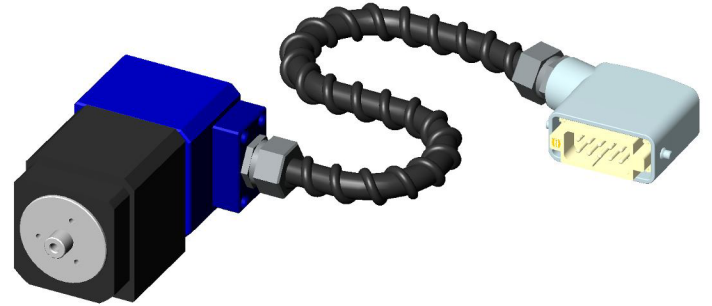

Mx12 Configuration Options
Clock Positions

9:00

12:00

3:00

6:00