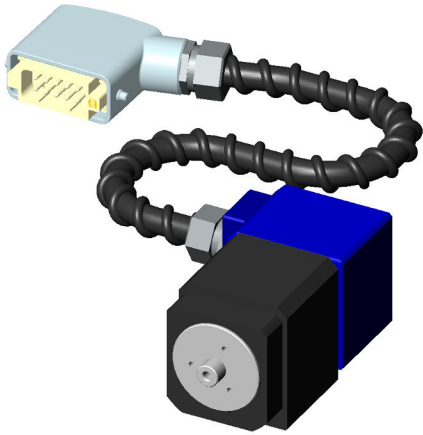

Mx12 Configuration Options
Clock Positions

9:00